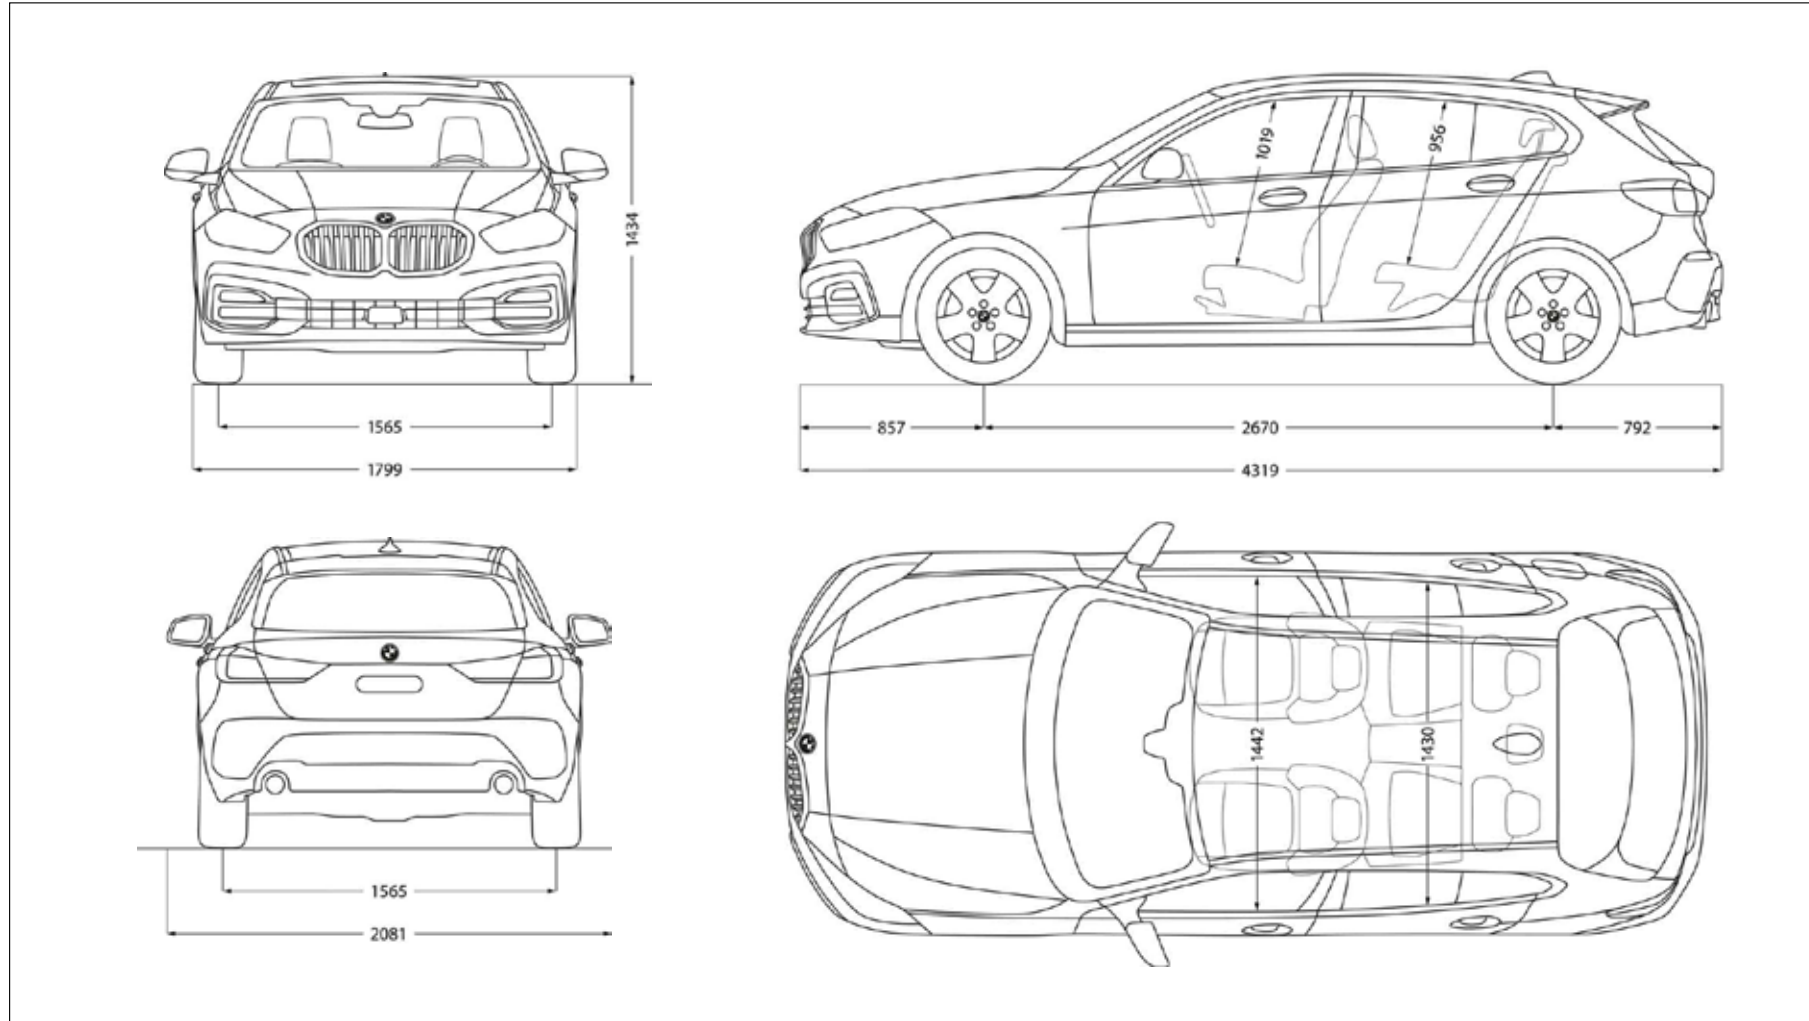

## Dimensions

All dimensions are in millimetres.  
Luggage compartment capacity 380 litres.

Sheer  
Driving Pleasure

Sheer  
Driving Pleasure

The model illustrated in this brochure shows the specifications for the Egyptian market. The catalogue may show some accessories or optional equipment which are not part of the local specification. For precise information on model features and the exact level of equipment, please contact your BMW partner. Equipment is subject to change. Bavarian Auto, BMW Assembler, and Importer Cairo/Egypt.